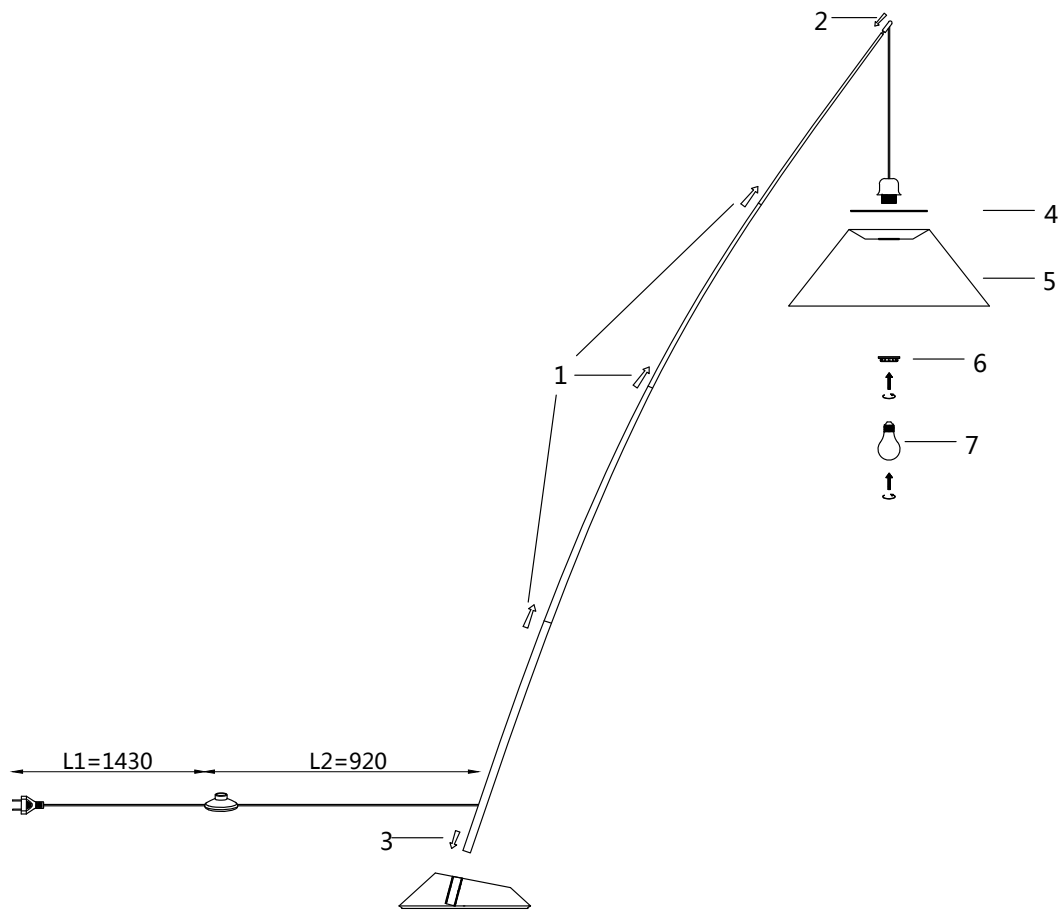

# Instruction

Z002FL-01B

1 x E27 (60W)

Model: Z002FL-01B  
Collection: Table & Floor  
Series: Campanula

Floor Lamps