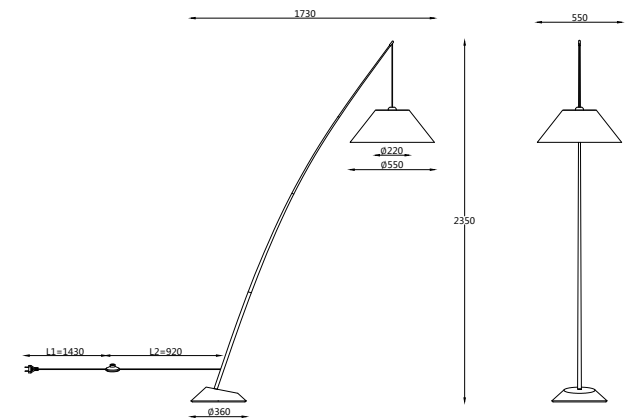

# Instruction

Z002FL-01B

1 x E27 (60W)

Model: Z002FL-01B  
Collection: Table & Floor  
Series: Campanula

Floor Lamps