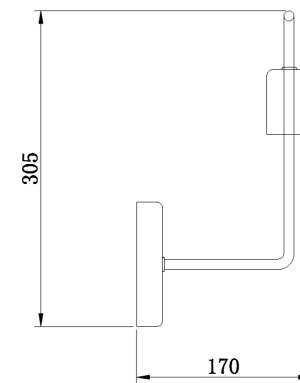

Instruction

Collection: LOFT
Series: GILBERT
Model: T532WL-02B
Ceiling

- Ceiling

2 x E27 (60W)

MAYTONI
DECORATIVE LIGHTING

www.maytoni.de