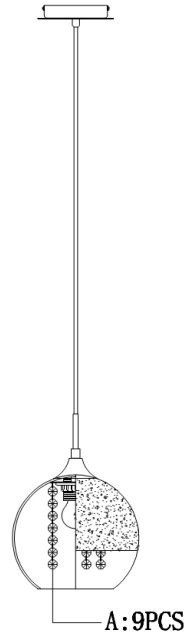

# Instruction

Collection: PENDANT  
Series: FERMI  
Model: P140-PL-110-1-N  
Ceiling

- Ceiling

1 x E27 (60W)

**MAYTONI**  
DECORATIVE LIGHTING

[www.maytoni.de](http://www.maytoni.de)