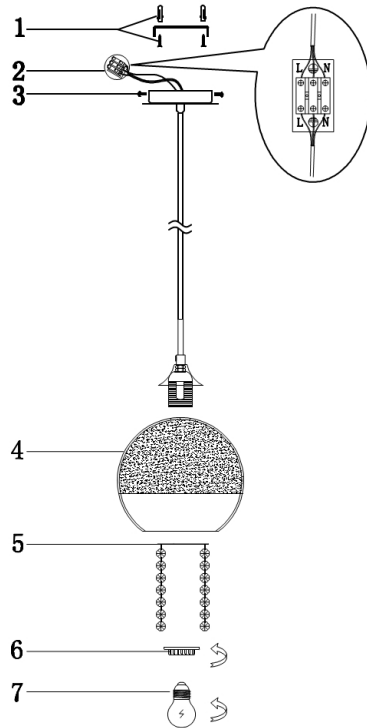

# Instruction

Collection: PENDANT  
Series: FERMI  
Model: P140-PL-110-1-N  
Ceiling

- Ceiling

1 x E27 (60W)

**MAYTONI**  
DECORATIVE LIGHTING

[www.maytoni.de](http://www.maytoni.de)