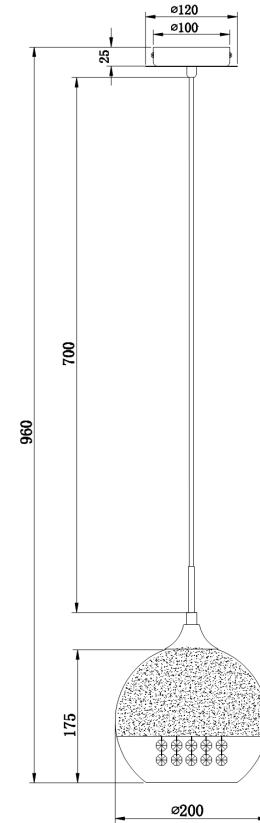

# Instruction

Collection: PENDANT  
Series: FERMI  
Model: P140-PL-110-1-N  
Ceiling

- Ceiling

1 x E27 (60W)

**MAYTONI**  
DECORATIVE LIGHTING

[www.maytoni.de](http://www.maytoni.de)