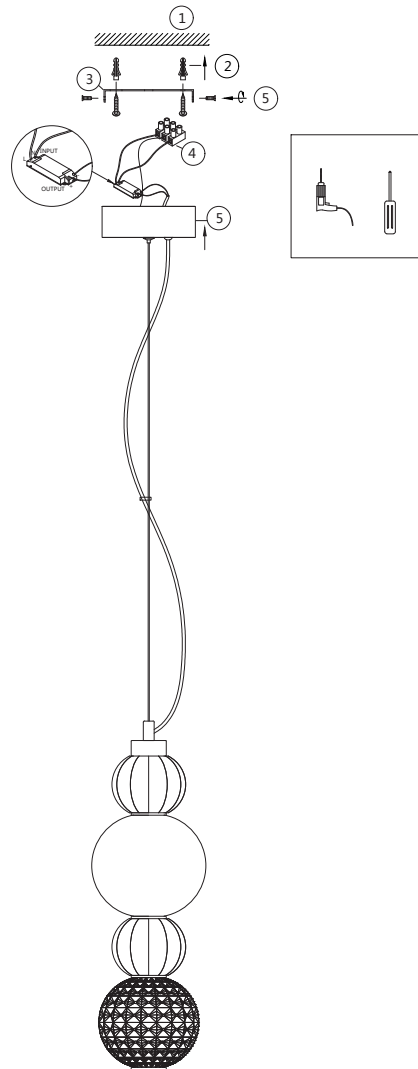

# Instruction

P069PL-L17CH3K

MAX 17W  
950 Lumen

Model: P069PL-L17CH3K  
Collection: Pendant  
Series: Collar

Pendant Lamps