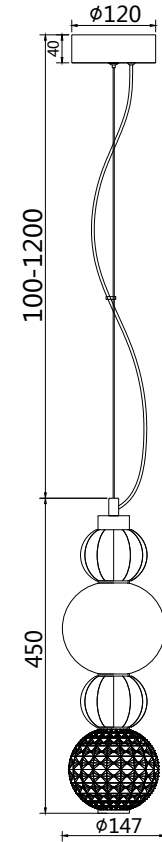

# Instruction

P069PL-L17CH3K

MAX 17W  
950 Lumen

Model: P069PL-L17CH3K  
Collection: Pendant  
Series: Collar

Pendant Lamps