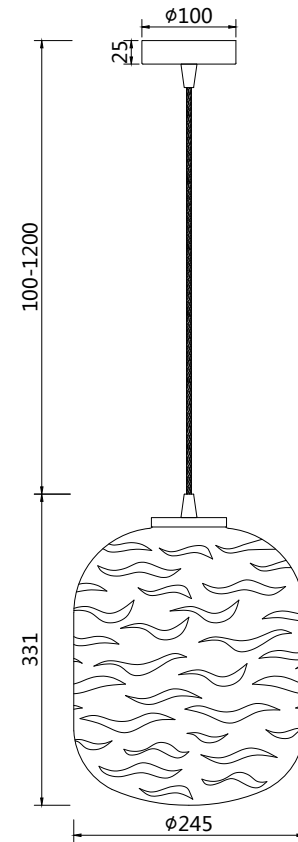

Instruction

P058PL-01B

1 x E27 (60W)

Recommended to use with LED bulbs

Model: P058PL-01B

Collection: Pendant

Series: Dunas

Pendant Lamps