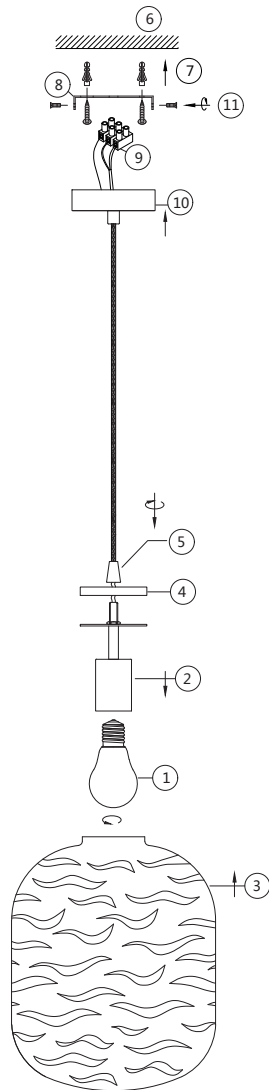

Instruction

P058PL-01B

1 x E27 (60W)

Recommended to use with LED bulbs

Model: P058PL-01B

Collection: Pendant

Series: Dunas

Pendant Lamps