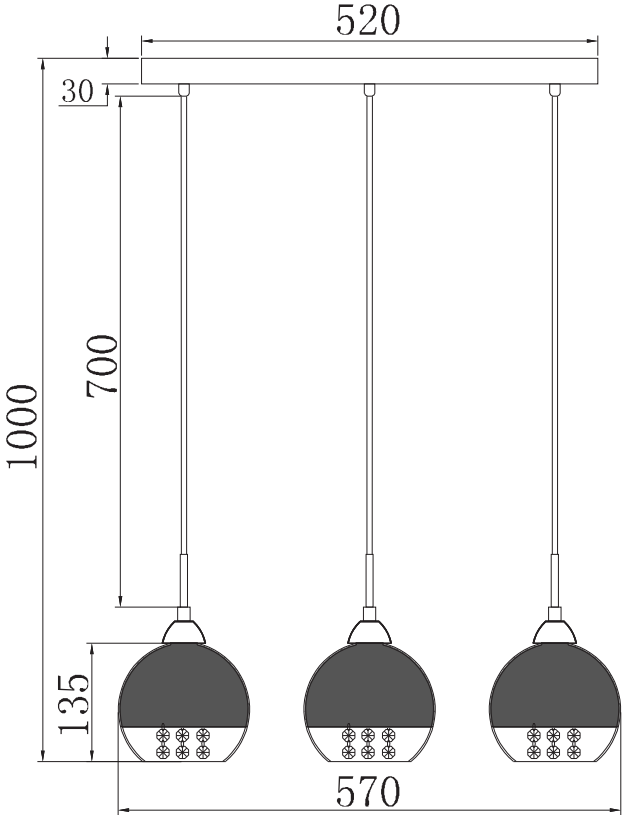

Instruction

Collection: Pendant
Series: Iceberg
Model: P012-PL-03-N
Pendant lamp

A = 27

– Pendant lamp

3 x E14 (60w)

MAYTONI
DECORATIVE LIGHTING

www.maytoni.de