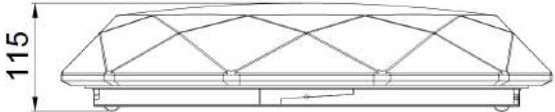

Instruction

Collection: MODERN
 Series: CRYSTALLIZE
 Model: MOD999-44-W
 Wall & ceiling

- Wall & ceiling

max 40W
 2800 LM

MAYTONI
 DECORATIVE LIGHTING

www.maytoni.de