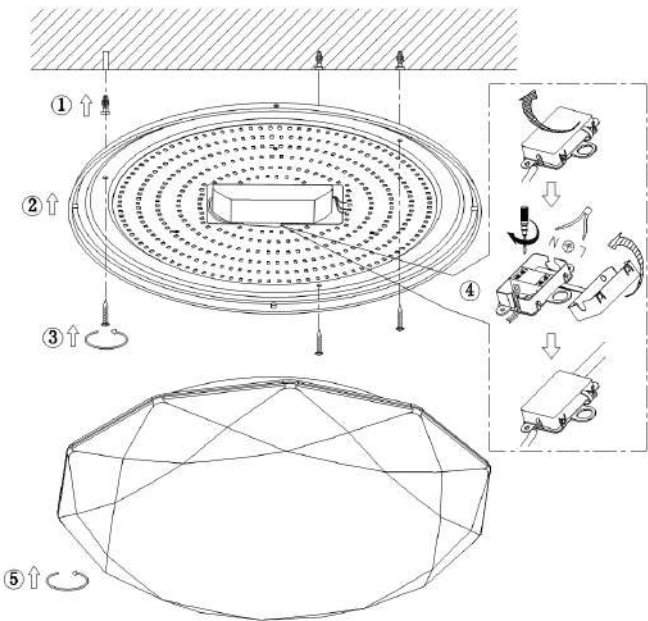

Instruction

Collection: MODERN
 Series: CRYSTALLIZE
 Model: MOD999-44-W
 Wall & ceiling

- Wall & ceiling

max 40W
 2800 LM

MAYTONI
 DECORATIVE LIGHTING

www.maytoni.de