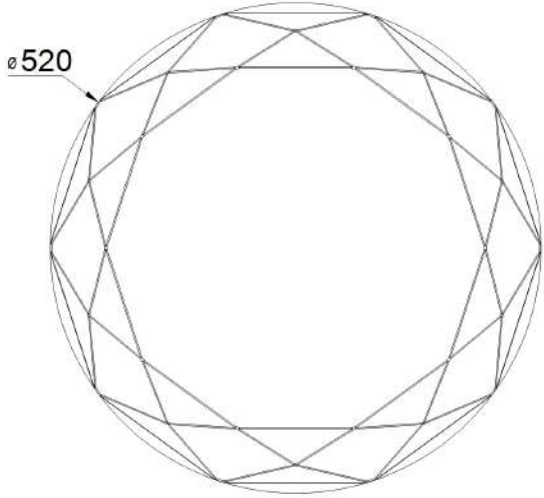

Instruction

Collection: MODERN
 Series: CRYSTALLIZE
 Model: MOD999-44-W
 Wall & ceiling

- Wall & ceiling

max 40W
 2800 LM

MAYTONI
 DECORATIVE LIGHTING

www.maytoni.de