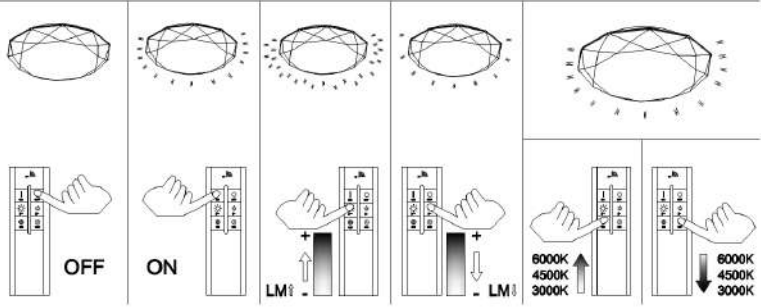

Instruction

Collection: MODERN
 Series: CRYSTALLIZE
 Model: MOD999-44-W
 Wall & ceiling

- Wall & ceiling

max 40W
 2800 LM

MAYTONI
 DECORATIVE LIGHTING

www.maytoni.de