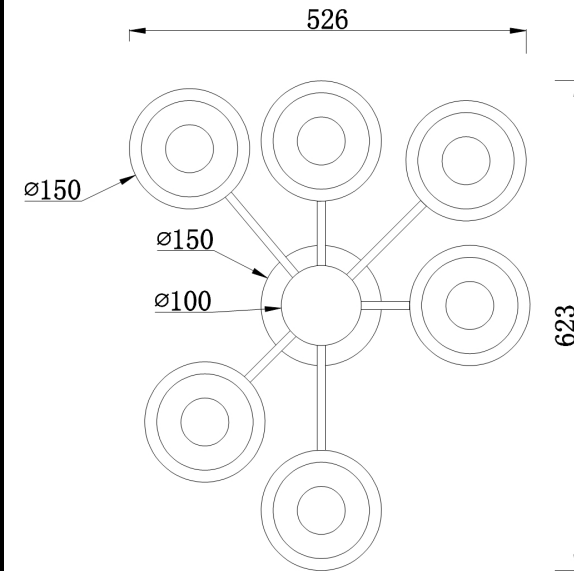

Instruction

Collection: MODERN
Series: APRILIA
Model: MOD809-CL-06-72-W
Ceiling

- Ceiling

max 72W
6900 LM

MAYTONI
DECORATIVE LIGHTING

www.maytoni.de