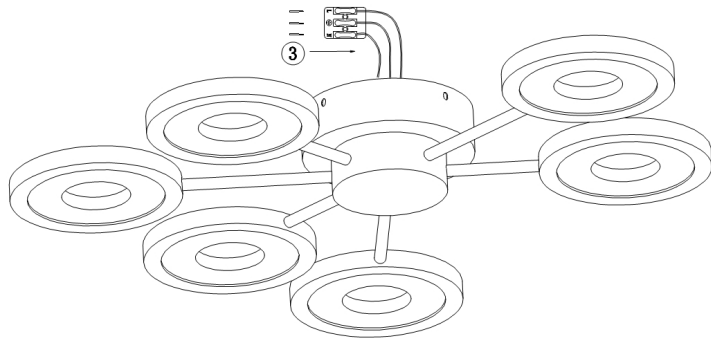

Instruction

Collection: MODERN
Series: APRILIA
Model: MOD809-CL-06-72-W
Ceiling

- Ceiling

max 72W
6900 LM

MAYTONI
DECORATIVE LIGHTING

www.maytoni.de