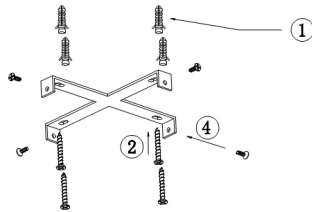

Instruction

Collection: MODERN
Series: APRILIA
Model: MOD809-CL-06-72-W
Ceiling

- Ceiling

max 72W
6900 LM

MAYTONI
DECORATIVE LIGHTING

www.maytoni.de