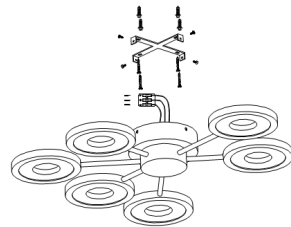

Instruction

Collection: MODERN
Series: APRILIA
Model: MOD809-CL-06-72-W
Ceiling

- Ceiling

max 72W
6900 LM

MAYTONI
DECORATIVE LIGHTING

www.maytoni.de