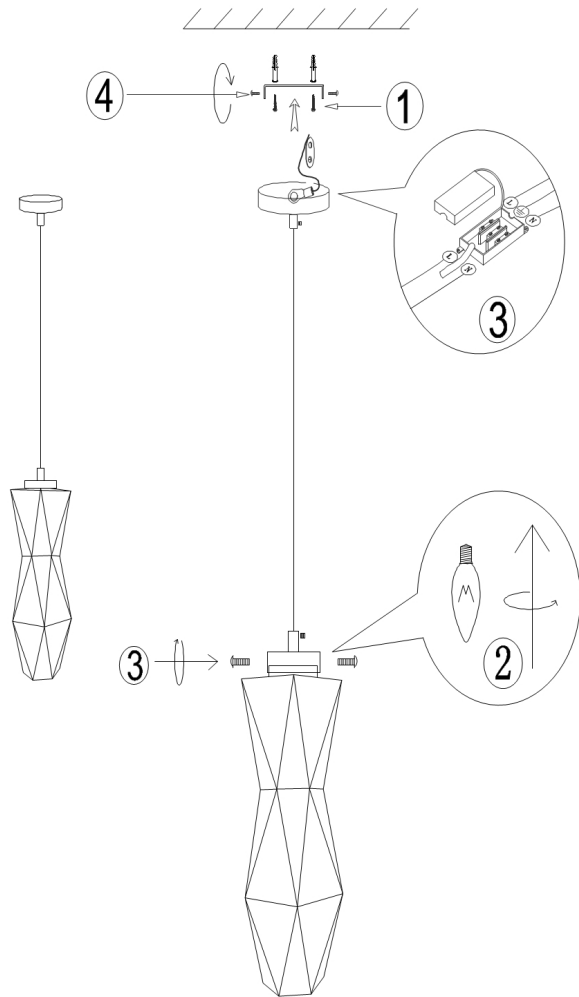

# Instruction

Collection: MODERN  
Series: SIMPLICITY  
Model: MOD231-PL-01-W  
Ceiling

- Ceiling

1 x E14 (40W)

**MAYTONI**  
DECORATIVE LIGHTING

[www.maytoni.de](http://www.maytoni.de)