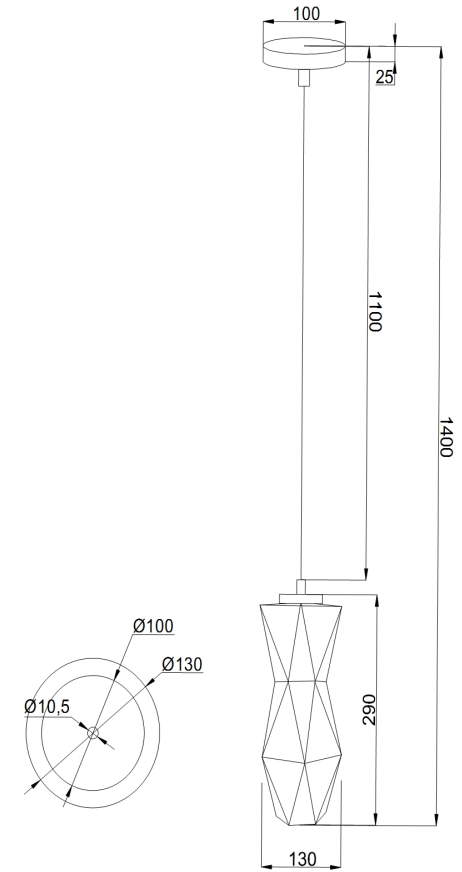

# Instruction

Collection: MODERN  
Series: SIMPLICITY  
Model: MOD231-PL-01-W  
Ceiling

- Ceiling

1 x E14 (40W)

**MAYTONI**  
DECORATIVE LIGHTING

[www.maytoni.de](http://www.maytoni.de)