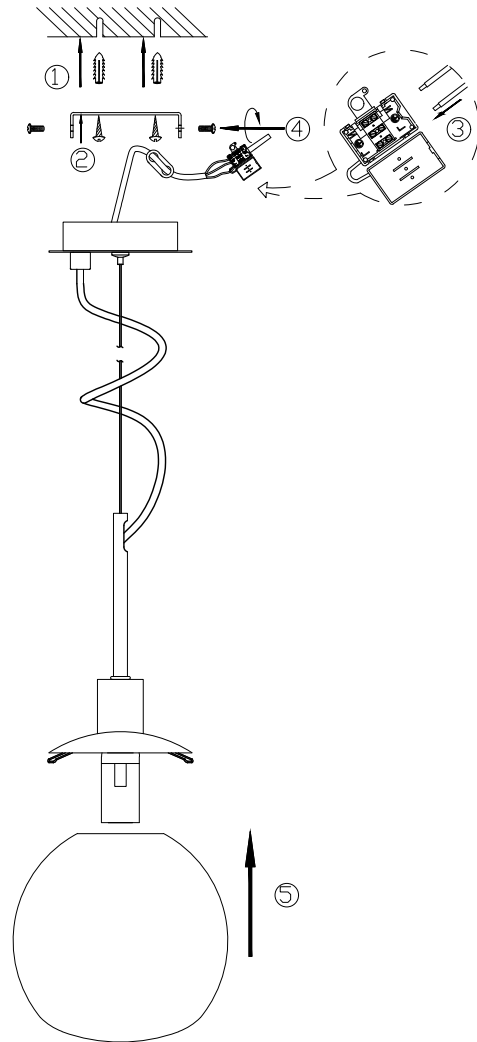

# Instruction

MOD221-PL-01-N

1 x E14 (40W)

Model: MOD221-PL-01-N  
Collection: Modern  
Series: Erich

Ceiling Lamps