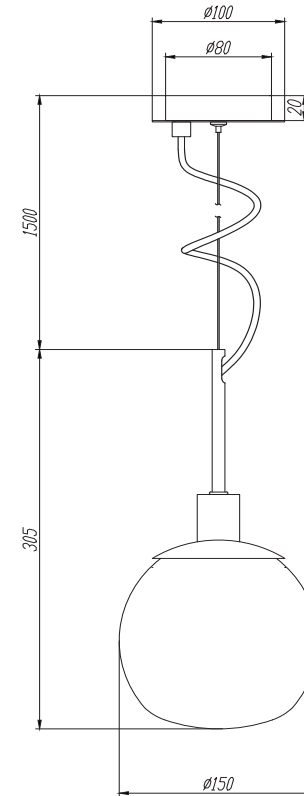

# Instruction

MOD221-PL-01-N

1 x E14 (40W)

Model: MOD221-PL-01-N  
Collection: Modern  
Series: Erich

Ceiling Lamps