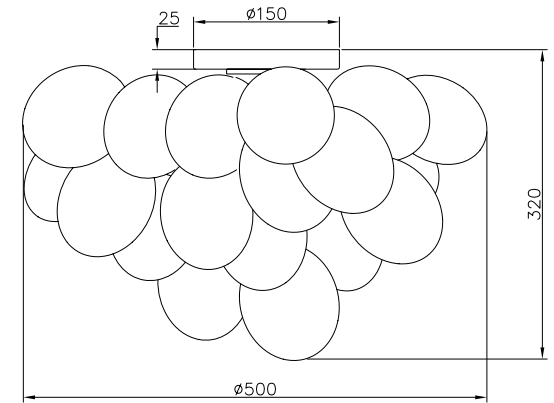

Instruction

MOD112CL-08N

8 x G9 (28W)

Model: MOD112CL-08N
Collection: Modern
Series: Balbo

Ceiling Lamps