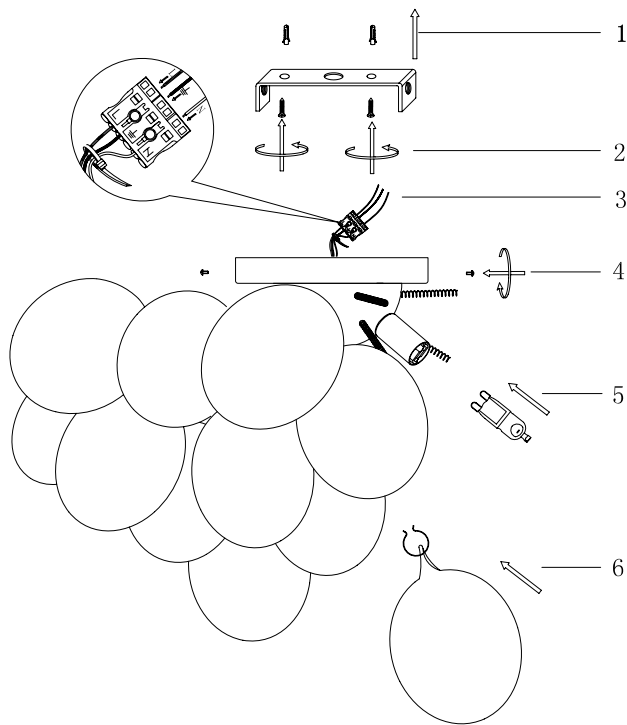

Instruction

MOD112CL-08N

8 x G9 (28W)

Model: MOD112CL-08N
Collection: Modern
Series: Balbo

Ceiling Lamps