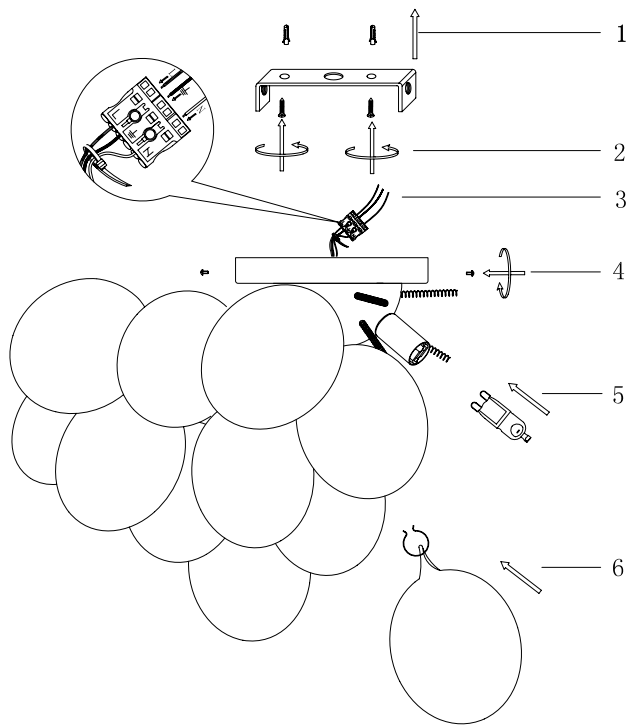

Instruction

MOD112CL-08G

8 x G9 (28W)

Model: MOD112CL-08G
Collection: Modern
Series: Balbo

Ceiling Lamps