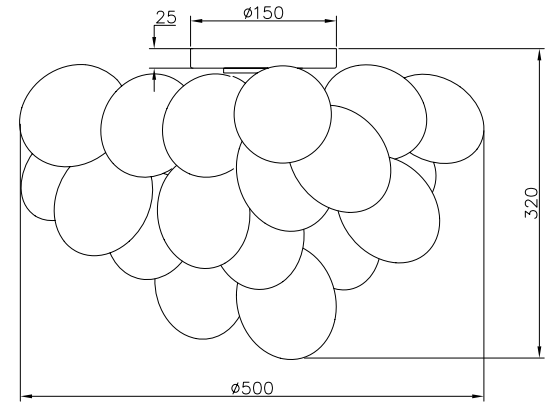

Instruction

MOD112CL-08G

8 x G9 (28W)

Model: MOD112CL-08G
Collection: Modern
Series: Balbo

Ceiling Lamps