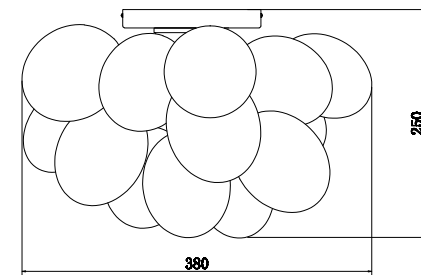

Instruction

MOD112-04-N

4 x G9 (28W)

Model: MOD112-04-N
Collection: Modern
Series: Balbo

Ceiling Lamps