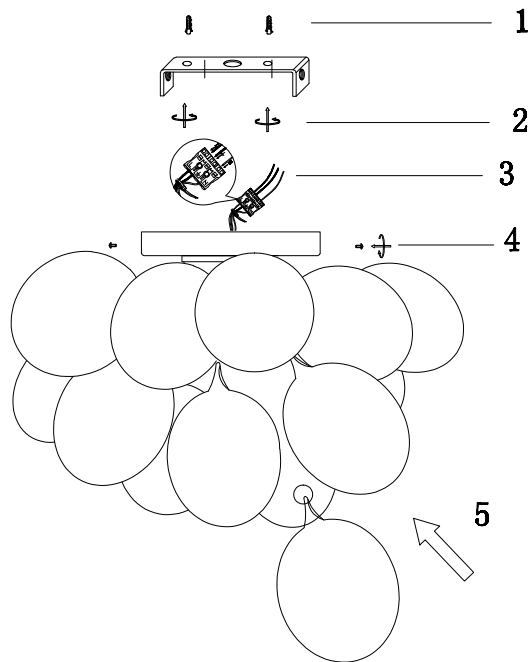

Instruction

MOD112-04-N

4 x G9 (28W)

Model: MOD112-04-N
Collection: Modern
Series: Balbo

Ceiling Lamps