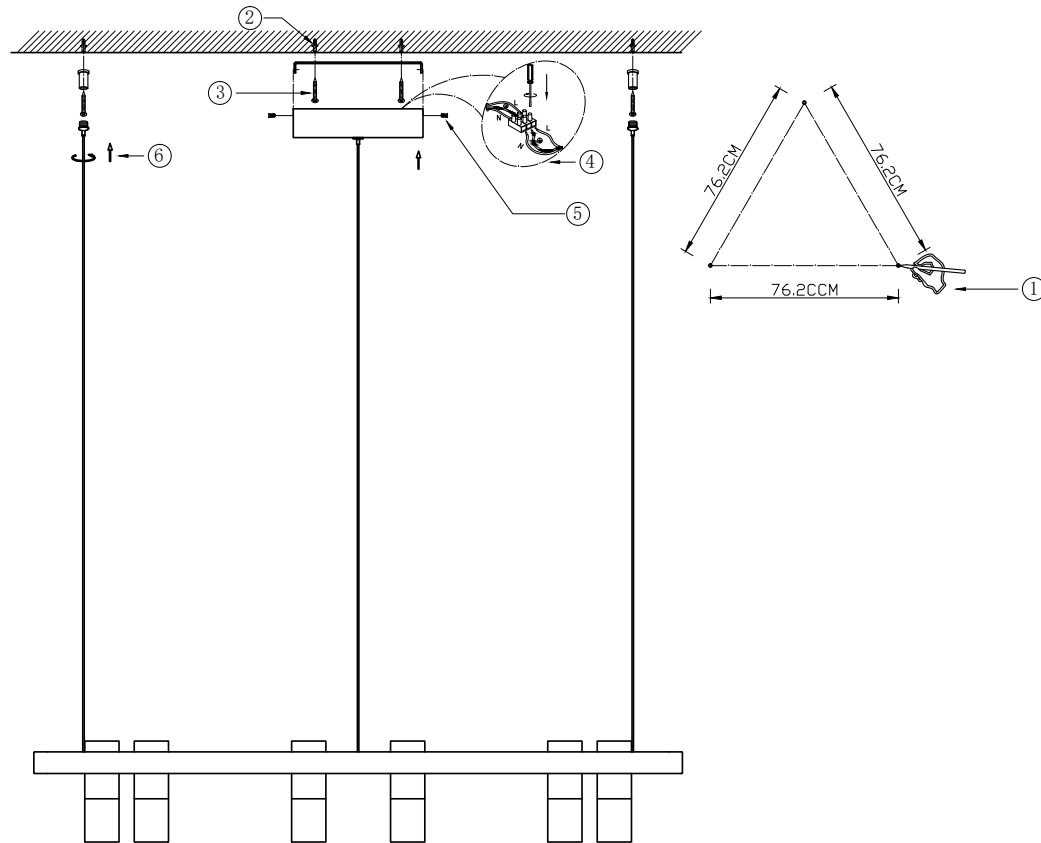

## MOD102PL-L42B

MAX 42W  
3800 Lumen

Model: MOD102PL-L42B  
Collection: Technical  
Series: Satellite

Pendant Lamps