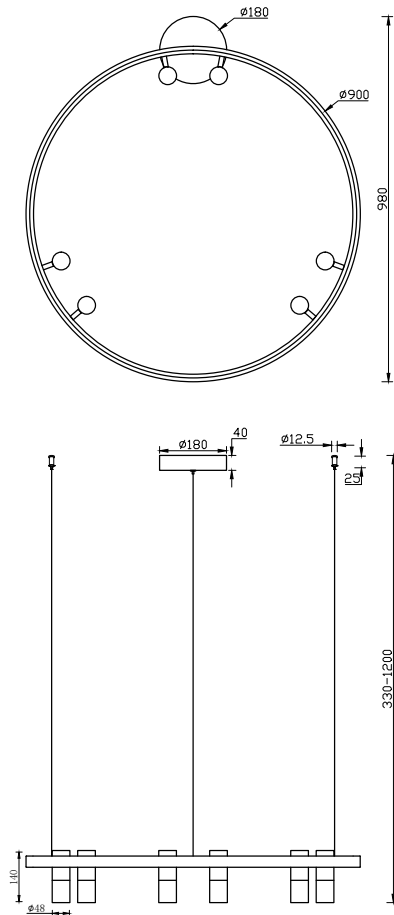

## MOD102PL-L42B

MAX 42W  
3800 Lumen

Model: MOD102PL-L42B  
Collection: Technical  
Series: Satellite

Pendant Lamps