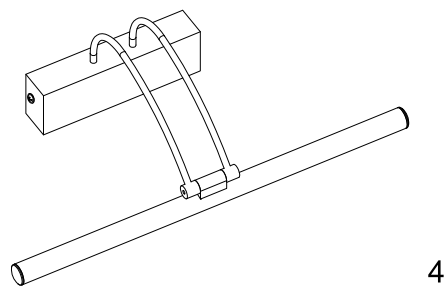

Instruction

MIR004WL-L12BZ

MAX 12W
800 Lumen

Model: MIR004WL-L12BZ
Collection: Mirror
Series: Finelli

Wall Lamps