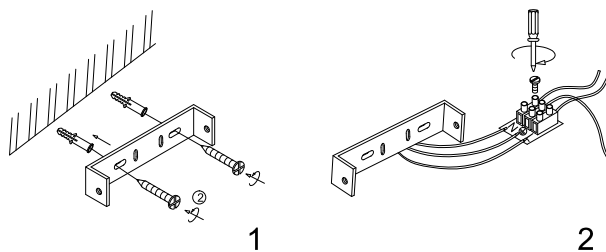

Instruction

MIR004WL-L12BZ

MAX 12W
800 Lumen

Model: MIR004WL-L12BZ
Collection: Mirror
Series: Finelli

Wall Lamps