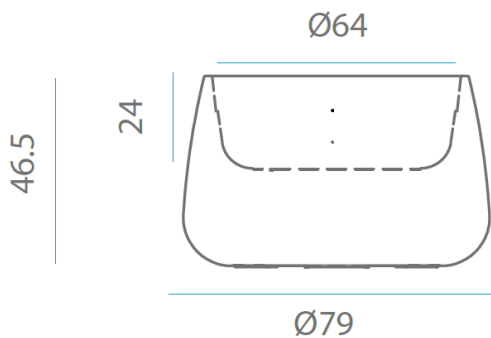

SOY SUPERFUERTE
I AM VERY STRONG

SOY LIGERO
I AM LIGHTWEIGHT

RECICLAME
RECYCLE ME

Material: Polietileno/Polyethylene

Pallet EU 80x120x180: 3 unds/units

Medidas*/Dimensions*

Packaging*

Plastic bag

Finished double wall light

75L

* Debido a la naturaleza del proceso las dimensiones pueden variar ligeramente
* Due to the manufacturing process, product dimensions may vary slightly

Peso Neto: 10kg
Peso Bruto: 10,5kg