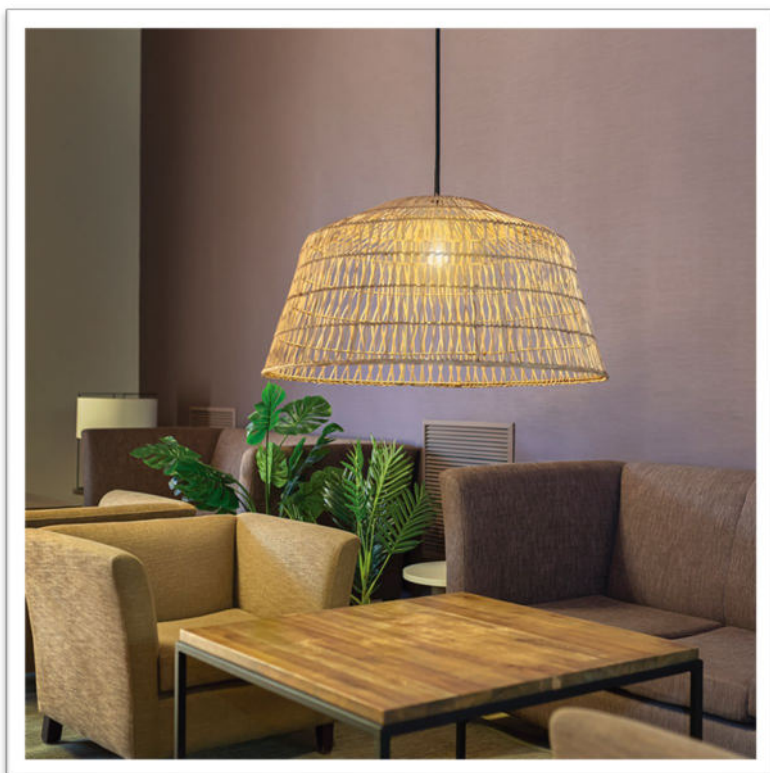

be happy

FICHA TÉCNICA DE PRODUCTO DATASHEET

+34 968 97 8806
info@newgarden.es
www.newgarden.es

NOMBRE/NAME: AMALFI 80 HANG INDOOR

REF.: LUMAMA080XXHINW

EAN:8435578506203

RECICLAME
RECICLY ME

HECHO A MANO
HAND MADE

FIBRA NATURAL *
NATURAL FIBER *

Para un uso correcto de la fibras naturales, proteja el producto de largas exposiciones al sol y a la lluvia. Se aconseja su uso bajo techado.
Para más información consúltenos.

For a correct use of the natural fibres, protect the product from long exposures to sun and rain. It is advisable to use it under a roof.
For more information, please contact us.

Medidas del producto / Dimensions: 1,8 m cable

Packaging: 80 x 80 x 39 cm