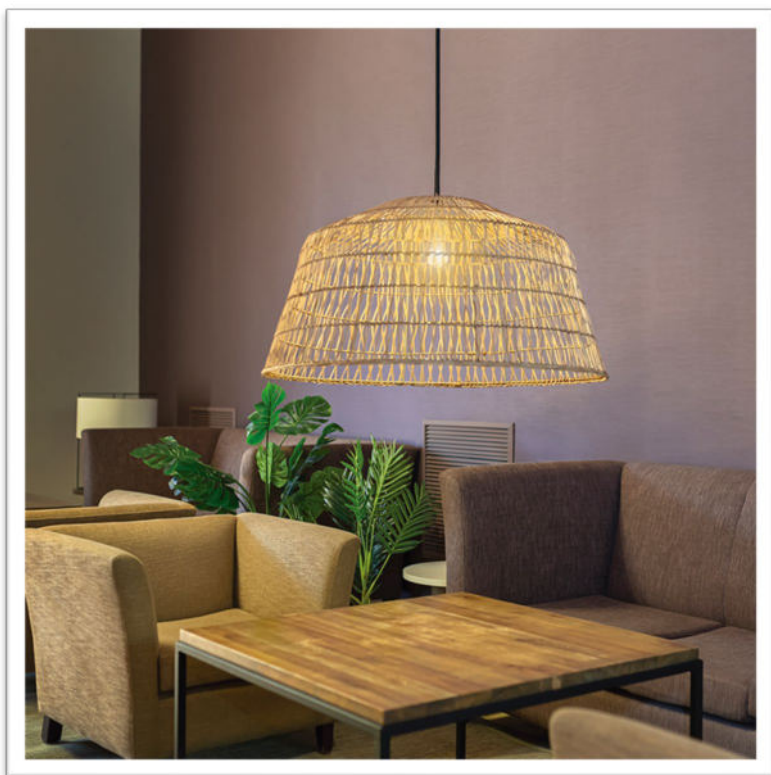

be happy

FICHA TÉCNICA DE PRODUCTO DATASHEET

+34 968 97 8806
info@newgarden.es
www.newgarden.es

NOMBRE/NAME: AMALFI 80 HANG INDOOR

REF.: LUMAMA080XXHINW

EAN:8435578506203

RECICLAME
RECICLY ME

HECHO A MANO
HAND MADE

FIBRA NATURAL *
NATURAL FIBER *

Para un uso correcto de la fibras naturales, proteja el producto de largas exposiciones al sol y a la lluvia. Se aconseja su uso bajo techado.
Para más información consúltenos.

For a correct use of the natural fibres, protect the product from long exposures to sun and rain. It is advisable to use it under a roof.
For more information, please contact us.

Medidas del producto / Dimensions: 1,8 m cable

Packaging: 80 x 80 x 39 cm