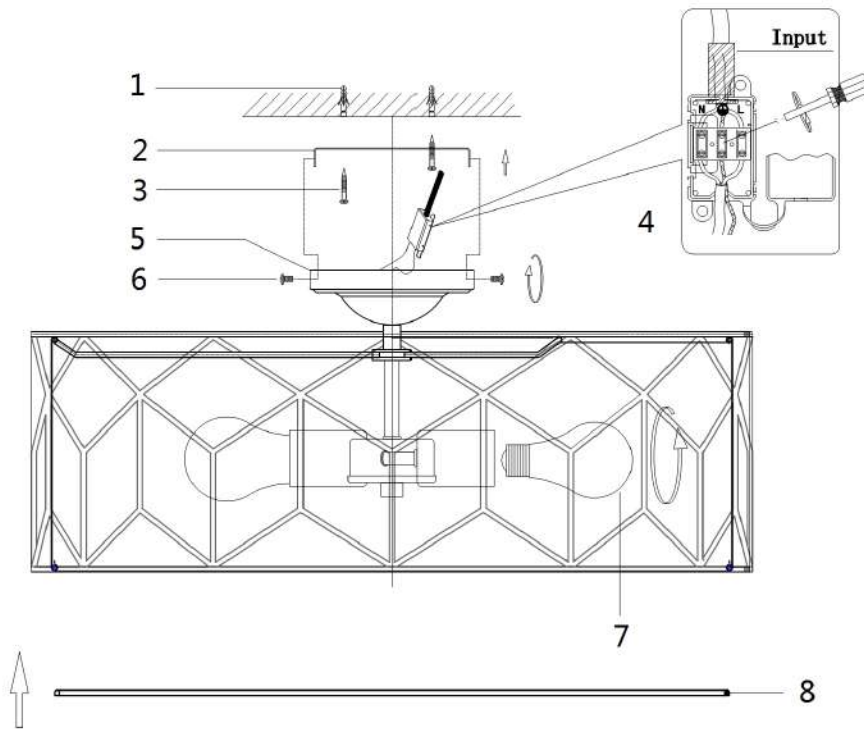

Instruction

Collection: HOUSE
Series: MESSINA
Model: H223-PL-05-G
Ceiling

- Ceiling

5 x E27 (60W)

MAYTONI
DECORATIVE LIGHTING

www.maytoni.de