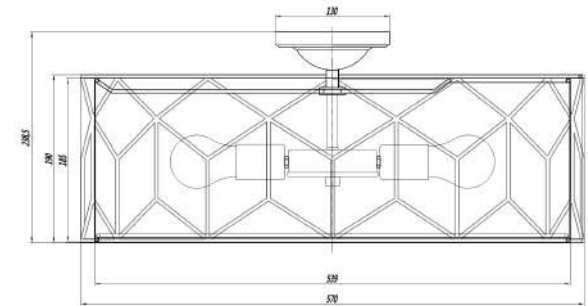

Instruction

Collection: HOUSE
Series: MESSINA
Model: H223-PL-05-G
Ceiling

- Ceiling

5 x E27 (60W)

MAYTONI
DECORATIVE LIGHTING

www.maytoni.de