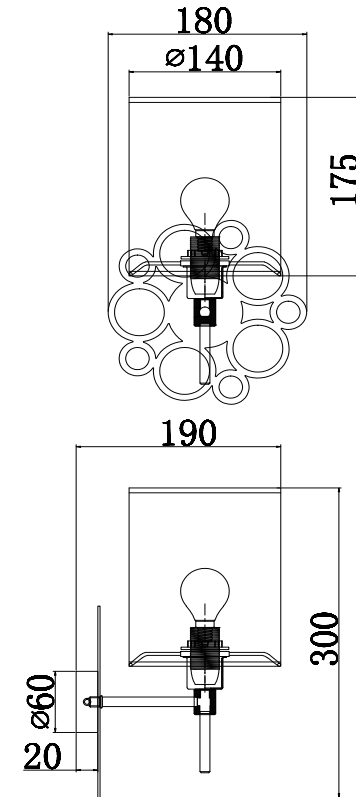

Instruction

H007WL-01G

1 x E14 (40W)

Model: H007WL-01G
Collection: House
Series: Anna

Wall Lamps