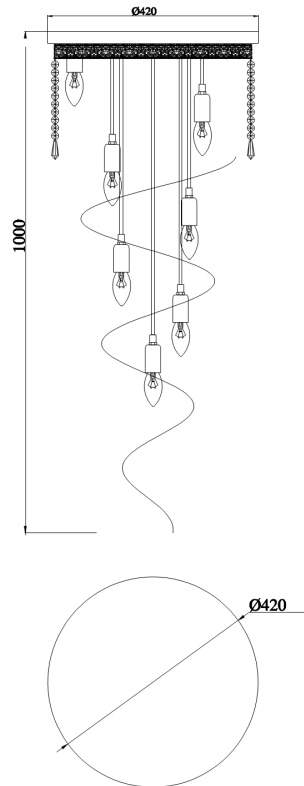

Instruction

Collection: DIAMANT CRYSTAL
Series: CASCADE
Model: DIA522-CL-12-G
Ceiling

12 x E14 (60W)

MAYTONI
DECORATIVE LIGHTING
www.maytoni.de