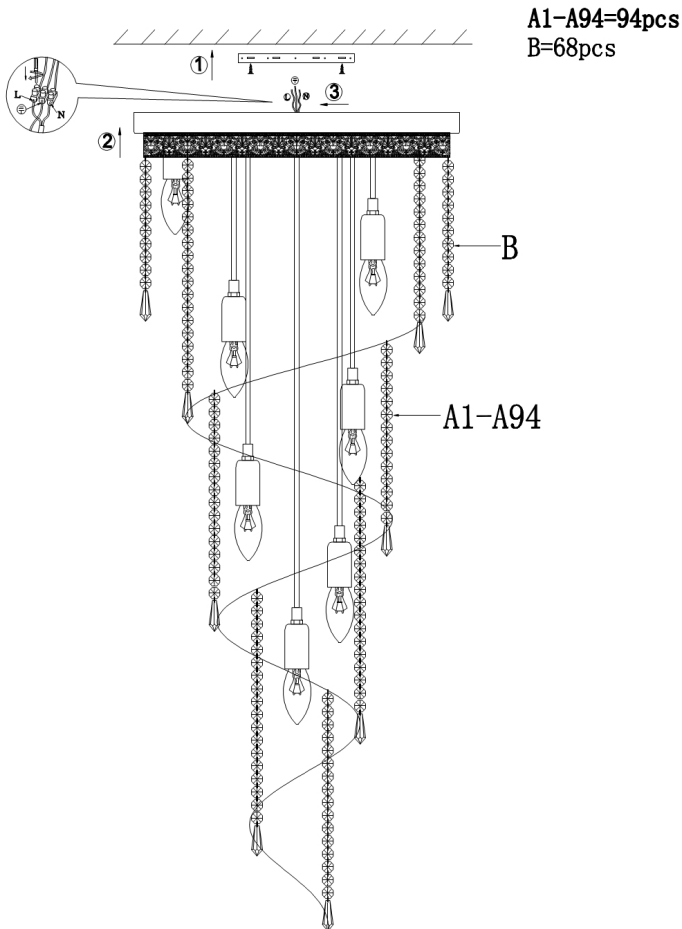

Instruction

Collection: DIAMANT CRYSTAL
Series: CASCADE
Model: DIA522-CL-12-G
Ceiling

12 x E14 (60W)

MAYTONI
DECORATIVE LIGHTING
www.maytoni.de