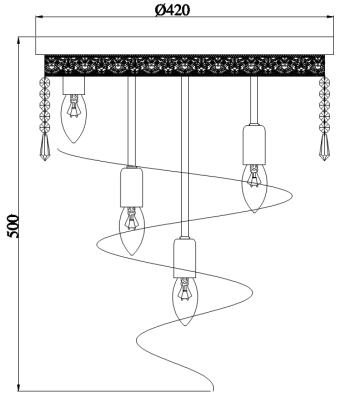

Instruction

Collection: DIAMANT CRYSTAL
Series: CASCADE
Model: DIA522-CL-07-G
Ceiling

A1-A38=38pcs
B=68pcs

- Ceiling

7 x E14 (60W)

MAYTONI
DECORATIVE LIGHTING

www.maytoni.de