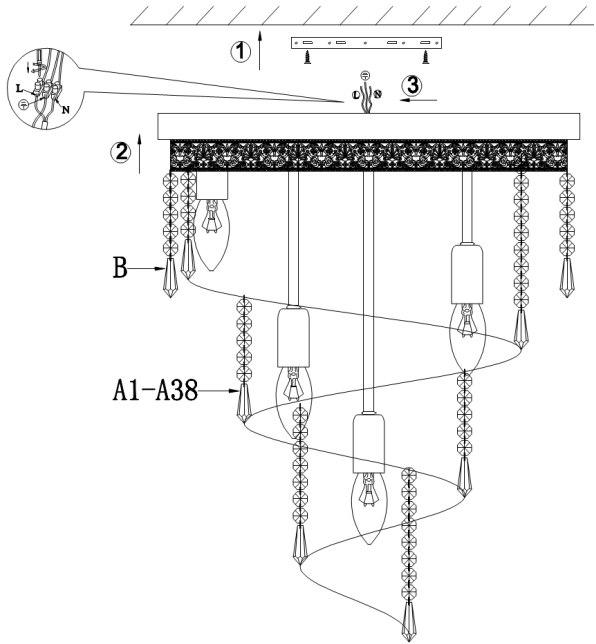

Instruction

Collection: DIAMANT CRYSTAL
Series: CASCADE
Model: DIA522-CL-07-G
Ceiling

A1-A38=38pcs
B=68pcs

- Ceiling

7 x E14 (60W)

MAYTONI
DECORATIVE LIGHTING

www.maytoni.de