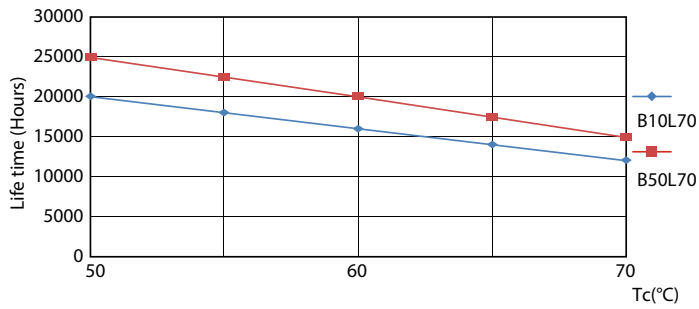

Ecofit Ledtubes T8

Lifetime

Life Expectancy Diagram - Ecofit LEDtube 1500mm 19.5W 865 T8