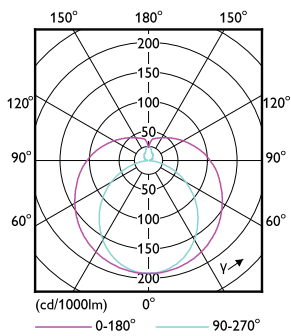

Dimensional drawing

Product	D1	D2	A1	A2	A3
Ecofit LEDtube 1500mm 19.5W 865 T8	25.7 mm	28 mm	1,498.5 mm	1,505.9 mm	1,513 mm

Photometric data

Light Distribution Diagram - Ecofit LEDtube 1500mm 19.5W 865 T8