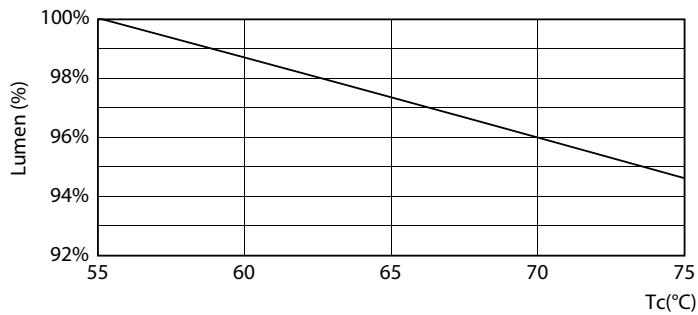

Life Expectancy Diagram - Ecofit LEDtube 1500mm 19.5W 865 T8

Lumen Maintenance Diagram - Ecofit LEDtube 1500mm 19.5W 865 T8