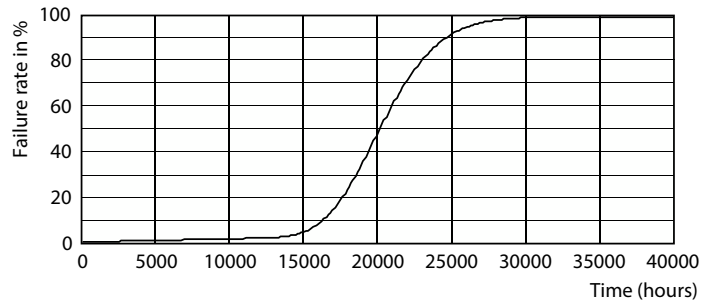

Spectral Power Distribution Colour - Ecofit LEDtube 1500mm 19.5W 865 T8

Ecofit Ledtubes T8

Photometric data

General uniform lighting - Ecofit LEDtube 1500mm 19.5W 865 T8

Lifetime

Life Expectancy Diagram - Ecofit LEDtube 1500mm 19.5W 865 T8