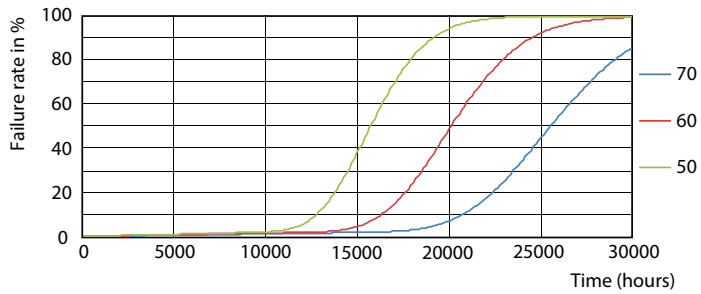

Spectral Power Distribution Colour - Ecofit LEDtube 1500mm 19.5W 865 T8

Ecofit Ledtubes T8

Photometric data

General uniform lighting - Ecofit LEDtube 1500mm 19.5W 865 T8

Lifetime

Life Expectancy Diagram - Ecofit LEDtube 1500mm 19.5W 865 T8