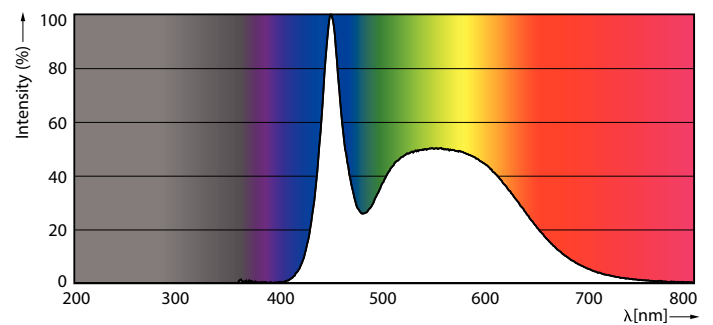

Spectral Power Distribution Colour - Ecofit LEDtube 1500mm 19.5W 865 T8