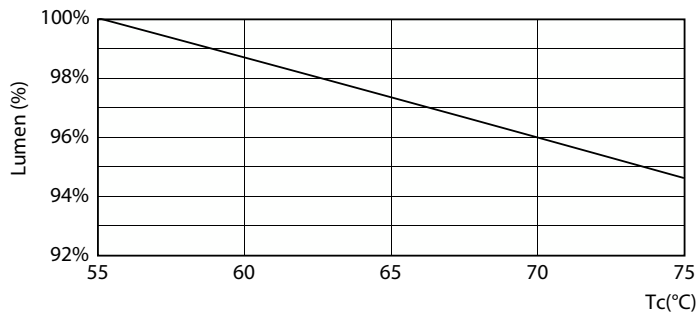

Life Expectancy Diagram - Ecofit LEDtube 1500mm 19.5W 840 T8

Lumen Maintenance Diagram - Ecofit LEDtube 1500mm 19.5W 840 T8

Lumen Maintenance Diagram - Ecofit LEDtube 1500mm 19.5W 840 T8