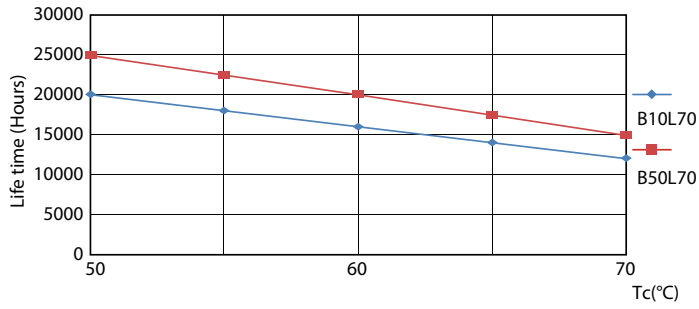

Ecofit Ledtubes T8

Lifetime

Life Expectancy Diagram - Ecofit LEDtube 1500mm 19.5W 840 T8