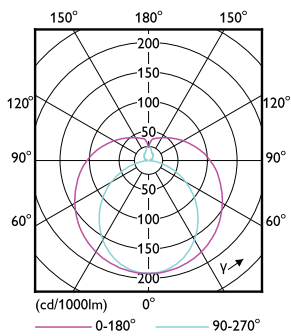

Product data

General Information	
Cap-Base	G13 [Medium Bi-Pin Fluorescent]
Nominal lifetime	20,000 hour(s)
Switching Cycle	50,000
Lighting Technology	LED
Flux measurement reference	Sphere
EU RoHS compliant	Yes
Light Technical	
Color Code	840 [CCT of 4000K]
Beam Angle (Nom)	240 degree(s)
Luminous Flux	2,000 lumen
Color Designation	Cool White (CW)
Correlated Color Temperature (Nom)	4000 K
Luminous Efficacy (rated) (Nom)	102.00 lm/W
Color Consistency	<6
Color rendering index (CRI)	80
LLMF At End Of Nominal Lifetime (Nom)	70 %
Flickering value (PstLM)	0.1
Stroboscopic effect value (SVM)	0.3
Photobiological safety according to EN 62471	RG0

Dimensional drawing

Product	D1	D2	A1	A2	A3
Ecofit LEDtube 1500mm 19.5W 840 T8	25.7 mm	28 mm	1,498.5 mm	1,505.9 mm	1,513 mm

Photometric data

Light Distribution Diagram - Ecofit LEDtube 1500mm 19.5W 840 T8