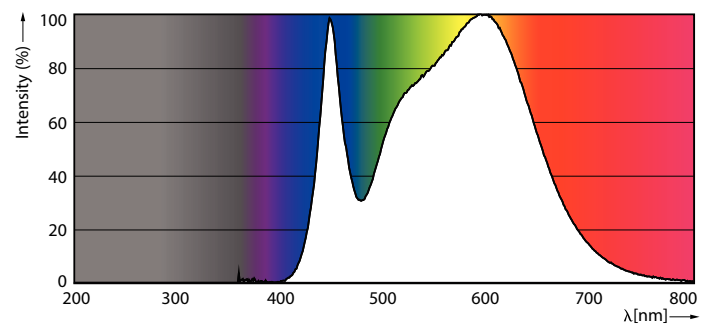

Spectral Power Distribution Colour - Ecofit LEDtube 1500mm 19.5W 840 T8