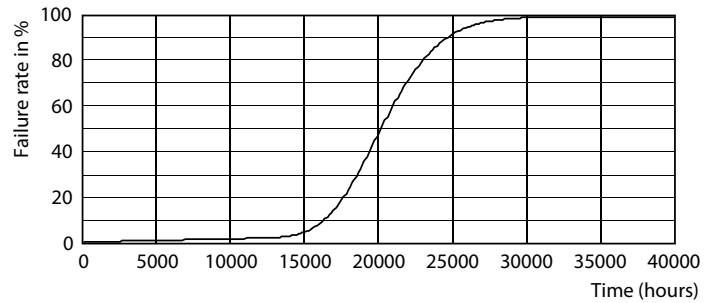

Ecofit Ledtubes T8

Photometric data

© 2023 Philips Lighting B.V. Page 11

General uniform lighting - Ecofit LEDtube 1500mm 19.5W 840 T8

Lifetime

Life Expectancy Diagram - Ecofit LEDtube 1500mm 19.5W 840 T8