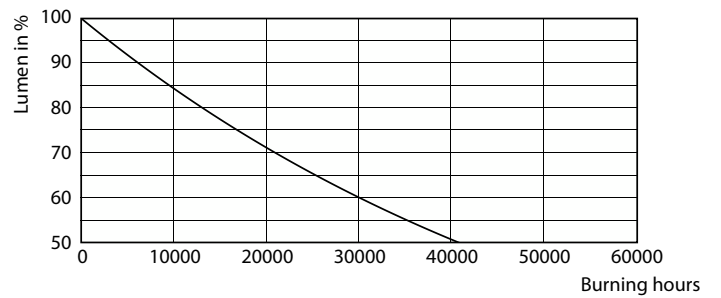

Lumen Maintenance Diagram - Ecofit LEDtube 1500mm 19.5W 840 T8

Lumen Maintenance Diagram - Ecofit LEDtube 1500mm 19.5W 840 T8