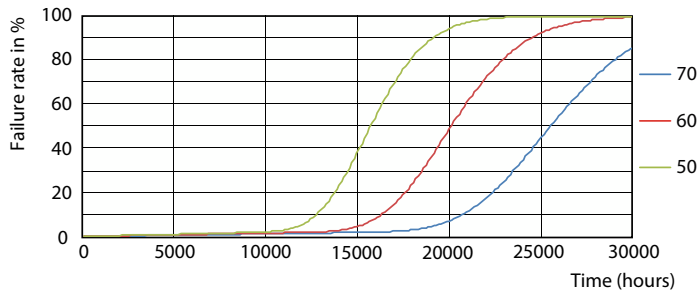

Ecofit Ledtubes T8

Photometric data

© 2023 Philips Lighting B.V. Page 11

General uniform lighting - Ecofit LEDtube 1500mm 19.5W 840 T8

Lifetime

Life Expectancy Diagram - Ecofit LEDtube 1500mm 19.5W 840 T8