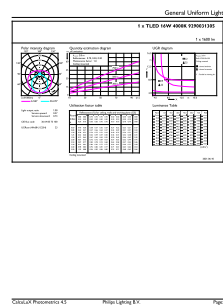

Product Data

Full product code	871951440371000
-------------------	-----------------

Order product name	Ecofit LEDtube 1200mm 16W 840 T8
Order code	929003130502
Numerator - Quantity Per Pack	1
Numerator - Packs per outer box	20
Material Nr. (12NC)	929003130502
Full product name	Ecofit LEDtube 1200mm 16W 840 T8
EAN/UPC - Case	8719514403727
EAN/UPC - Product/Case	8719514403710

Dimensional drawing

Product	D1	D2	A1	A2	A3
Ecofit LEDtube 1200mm 16W 840 T8	25.7 mm	28 mm	1,198 mm	1,205 mm	1,212 mm

Photometric data

Light Distribution Diagram - Ecofit LEDtube 1200mm 16W 840 T8

General uniform lighting - Ecofit LEDtube 1200mm 16W 840 T8

Ecofit Ledtubes T8

Photometric data

Spectral Power Distribution Colour - Ecofit LEDtube 1200mm 16W 840 T8

Lifetime

Life Expectancy Diagram - Ecofit LEDtube 1200mm 16W 840 T8

Life Expectancy Diagram - Ecofit LEDtube 1200mm 16W 840 T8