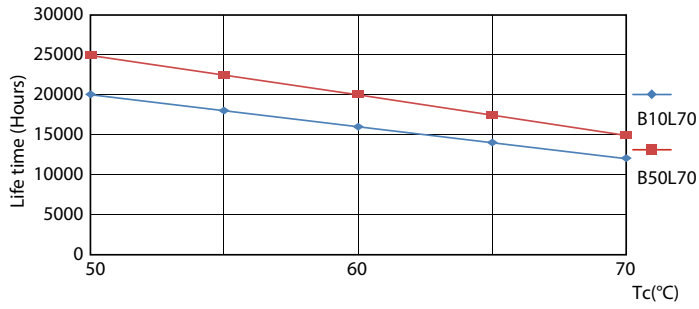

Ecofit Ledtubes T8

Lifetime

Life Expectancy Diagram - Ecofit LEDtube 1200mm 16W 840 T8