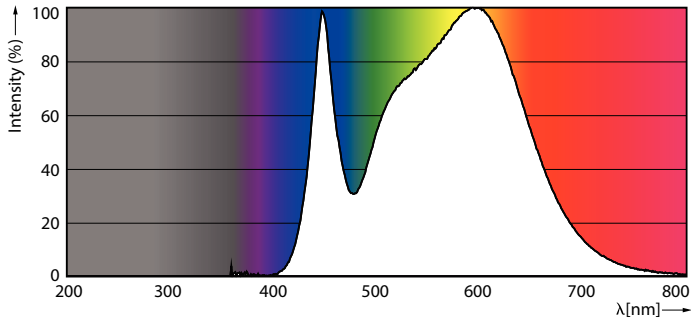

Ecofit Ledtubes T8

Photometric data

Spectral Power Distribution Colour - Ecofit LEDtube 1200mm 16W 840 T8