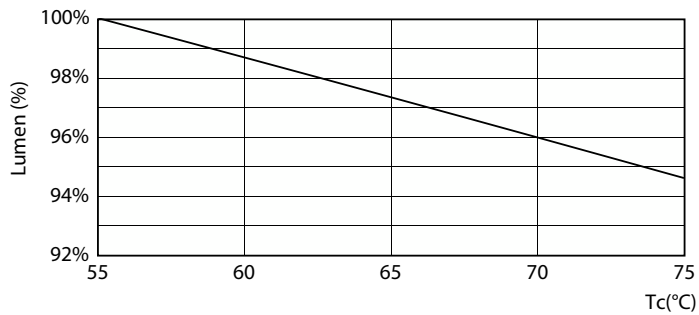

Product data

General Information	
Cap-Base	G13 [Medium Bi-Pin Fluorescent]
Nominal lifetime	20,000 hour(s)
Switching Cycle	50,000
Lighting Technology	LED
Flux measurement reference	Sphere
EU RoHS compliant	Yes
Light Technical	
Color Code	840 [CCT of 4000K]
Beam Angle (Nom)	240 degree(s)
Luminous Flux	1,600 lumen
Color Designation	Cool White (CW)
Correlated Color Temperature (Nom)	4000 K
Luminous Efficacy (rated) (Nom)	100.00 lm/W
Color Consistency	<6
Color rendering index (CRI)	80
LLMF At End Of Nominal Lifetime (Nom)	70 %
Flickering value (PstLM)	0.1
Stroboscopic effect value (SVM)	0.3
Photobiological safety according to EN 62471	RG0

Ecofit Ledtubes T8

Photometric data

Spectral Power Distribution Colour - Ecofit LEDtube 1200mm 16W 840 T8

Lifetime

Life Expectancy Diagram - Ecofit LEDtube 1200mm 16W 840 T8

Life Expectancy Diagram - Ecofit LEDtube 1200mm 16W 840 T8