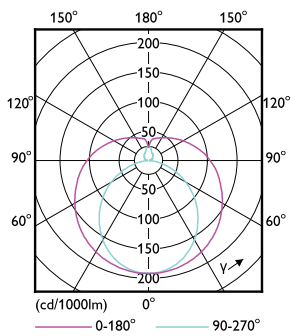

Product data

General Information	
Cap-Base	G13 [Medium Bi-Pin Fluorescent]
Nominal lifetime	20,000 hour(s)
Switching Cycle	50,000
Lighting Technology	LED
Flux measurement reference	Sphere
EU RoHS compliant	Yes
Light Technical	
Color Code	840 [CCT of 4000K]
Beam Angle (Nom)	240 degree(s)
Luminous Flux	1,600 lumen
Color Designation	Cool White (CW)
Correlated Color Temperature (Nom)	4000 K
Luminous Efficacy (rated) (Nom)	100.00 lm/W
Color Consistency	<6
Color rendering index (CRI)	80
LLMF At End Of Nominal Lifetime (Nom)	70 %
Flickering value (PstLM)	0.1
Stroboscopic effect value (SVM)	0.3
Photobiological safety according to EN 62471	RG0

Dimensional drawing

Product	D1	D2	A1	A2	A3
Ecofit LEDtube 1200mm 16W 840 T8	25.7 mm	28 mm	1,198 mm	1,205 mm	1,212 mm

Photometric data

Light Distribution Diagram - Ecofit LEDtube 1200mm 16W 840 T8

General uniform lighting - Ecofit LEDtube 1200mm 16W 840 T8