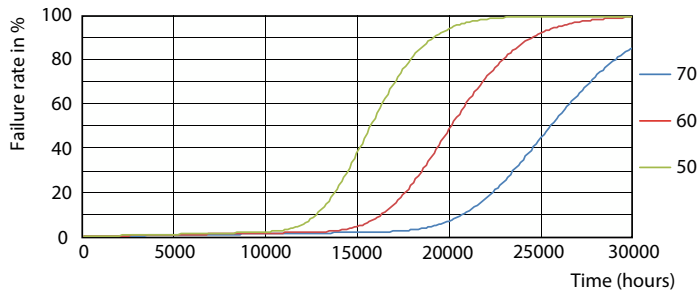

Ecofit Ledtubes T8

Photometric data

Lifetime

Lumen Maintenance Diagram - Ecofit LEDtube 1200mm 16W 840 T8