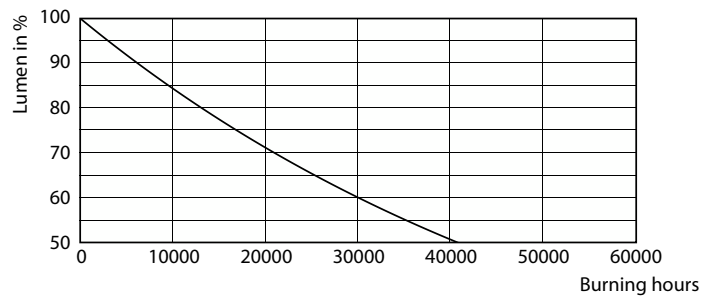

Lumen Maintenance Diagram - Ecofit LEDtube 1200mm 16W 840 T8