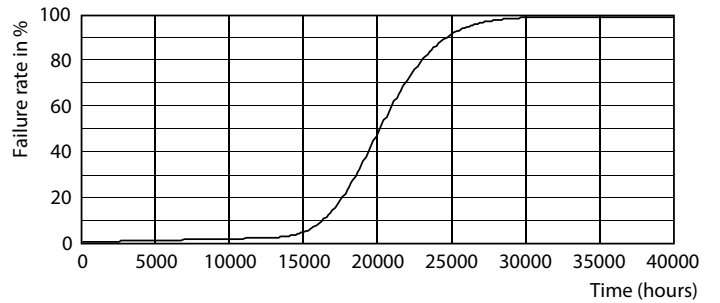

Ecofit Ledtubes T8

Photometric data

Spectral Power Distribution Colour - Ecofit LEDtube 1200mm 16W 840 T8

Lifetime

Life Expectancy Diagram - Ecofit LEDtube 1200mm 16W 840 T8

Life Expectancy Diagram - Ecofit LEDtube 1200mm 16W 840 T8