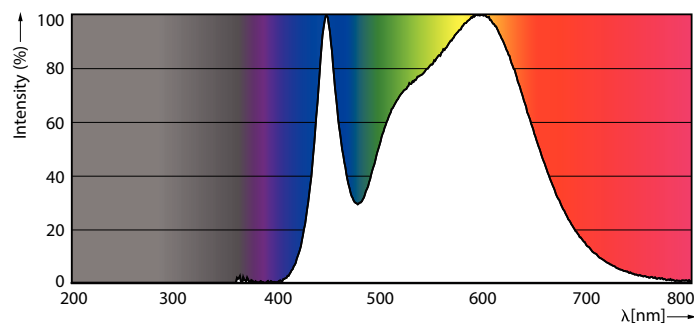

Ecofit Ledtubes T8

Bulb Shape	T8
Approval and Application	
Energy Efficiency Class	F
Energy Saving Product	Yes
Approval Marks	RoHS compliance CE marking KEMA Keur certificate
Energy Consumption kWh/1000 h	8 kWh
EPREL Registration Number	726135

Product Data

Full product code	871951440367300

Order product name	Ecofit LEDtube 600mm 8W 840 T8
Order code	929003130302
Numerator - Quantity Per Pack	1
Numerator - Packs per outer box	20
Material Nr. (12NC)	929003130302
Full product name	Ecofit LEDtube 600mm 8W 840 T8
EAN/UPC - Case	8719514403680
EAN/UPC - Product/Case	8719514403673

Dimensional drawing

Product	D1	D2	A1	A2	A3
Ecofit LEDtube 600mm 8W 840 T8	25.7 mm	28 mm	588.5 mm	595.5 mm	602.5 mm

Photometric data

Spectral Power Distribution Colour - Ecofit LEDtube 600mm 8W 840 T8