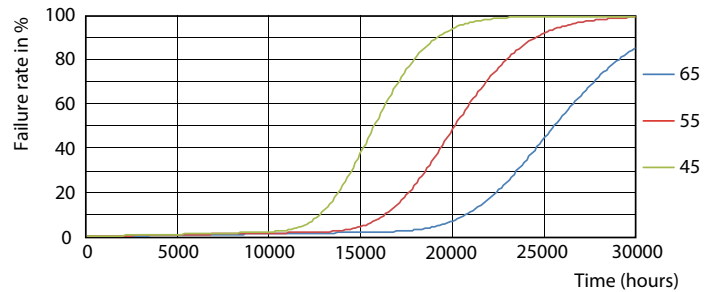

Ecofit Ledtubes T8

Photometric data

General uniform lighting - Ecofit LEDtube 600mm 8W 840 T8

Lifetime

Life Expectancy Diagram - Ecofit LEDtube 600mm 8W 840 T8