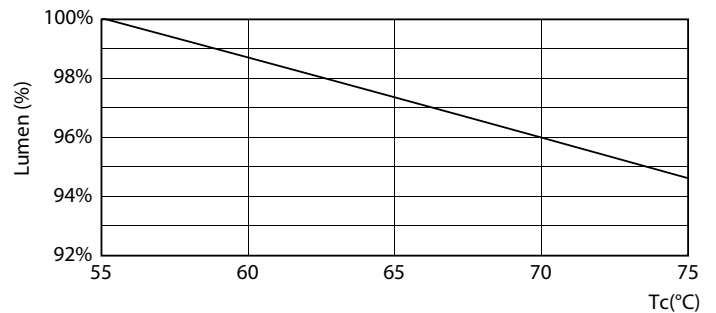

Lumen Maintenance Diagram - Ecofit LEDtube 600mm 8W 840 T8

Life Expectancy Diagram - Ecofit LEDtube 600mm 8W 840 T8