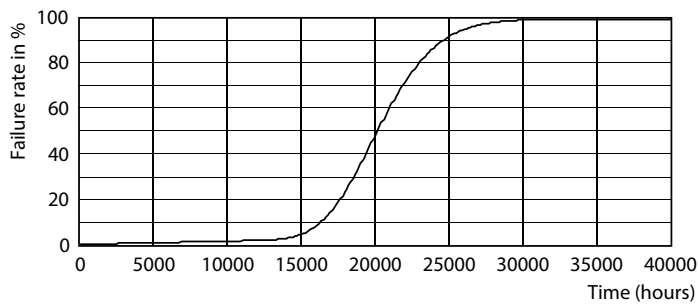

Life Expectancy Diagram - Ecofit LEDtube 600mm 8W 840 T8