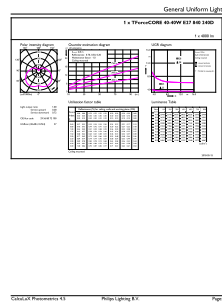

Photometrische Daten

LED TForce Core HB MV 40-35W E27 T-shape Frosted 840 24D ND