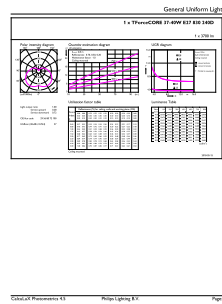

Hinweise

Abmessungsskizzen

TForce HB 36-40W E27 830 220D

Product	D	C
TrueForce Core HB MV ND 37-35W E27 830	105 mm	190 mm

Photometrische Daten

LED TForce Core HB MV 26-24W E27 T-shape Frosted 830 24D ND

LED TForce Core HB MV 37-35W E27 T-shape Frosted 830 24D ND