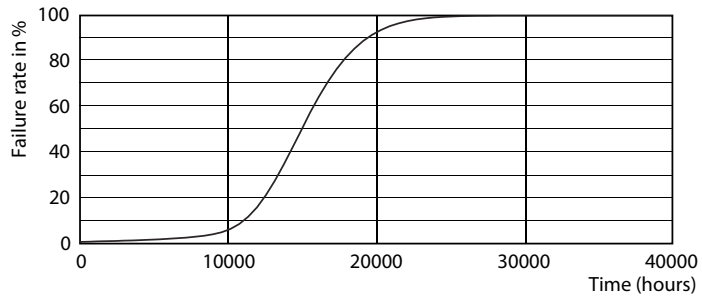

Photometrische Daten

LED Lamps, LEDClassic 60W A60 E27 2700K 806lm

LED Lamps, LEDClassic 60W A60 E27 2700K 806lm FR

LED Lamps, LEDClassic 60W A60 E27 2700K 806lm FR

Classic LEDbulb Glühlampenform matt

Lebensdauer