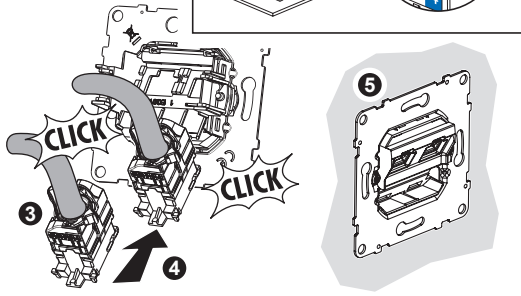

UTP STP	UTP		
	Cat 5e 55/59	-
	Cat 6 56/60 89	-
Cat 6A 57/61 58/62	

RJ45, 2 x RJ45, RJ11 + RJ45

RJ45 + RJ11

7 650 89

RJ11

4321

33 mm

Ø 1,4 mm max.