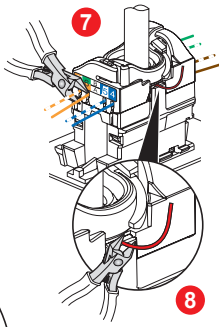

UTP STP	UTP		
	Cat 5e 55/59	-
	Cat 6 56/60 89	-
Cat 6A 57/61 58/62	

RJ45, 2 x RJ45, RJ11 + RJ45

RJ45 + RJ11

7 650 89

RJ11

4321

33 mm

Ø 1,4 mm max.