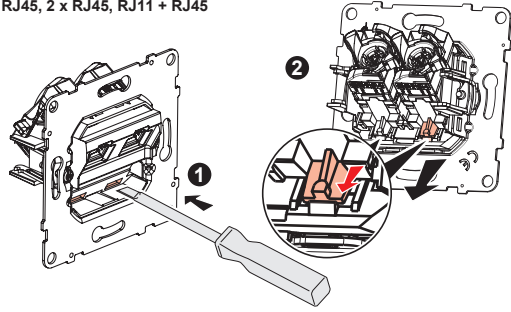

UTP STP	UTP		
	Cat 5e 55/59	-
	Cat 6 56/60 89	-
Cat 6A 57/61 58/62	

RJ45, 2 x RJ45, RJ11 + RJ45

RJ45 + RJ11

7 650 89

RJ11

4321

33 mm

Ø 1,4 mm max.