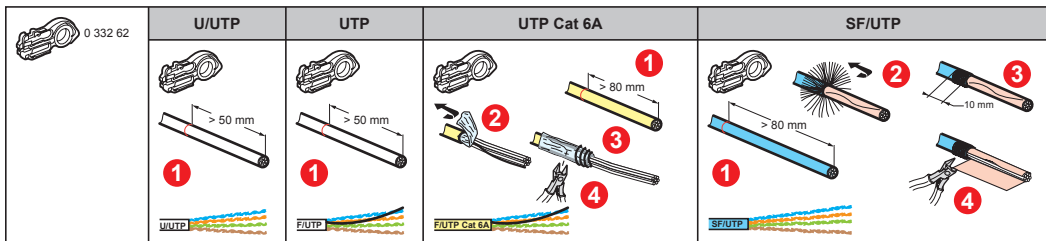

UTP STP	UTP		
	Cat 5e 55/59	-
	Cat 6 56/60 89	-
Cat 6A 57/61 58/62	

RJ45, 2 x RJ45, RJ11 + RJ45

RJ45 + RJ11

7 650 89

RJ11

4321

33 mm

Ø 1,4 mm max.