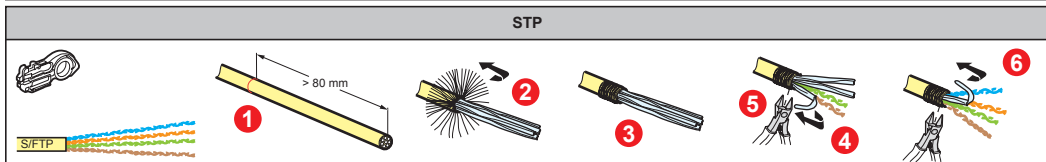

UTP STP	UTP		
	Cat 5e 55/59	-
	Cat 6 56/60 89	-
Cat 6A 57/61 58/62	

RJ45, 2 x RJ45, RJ11 + RJ45

RJ45 + RJ11

7 650 89

RJ11

4321

33 mm

Ø 1,4 mm max.