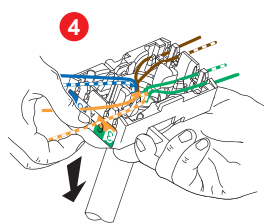

UTP STP	UTP		
	Cat 5e 55/59	-
	Cat 6 56/60 89	-
Cat 6A 57/61 58/62	

RJ45, 2 x RJ45, RJ11 + RJ45

RJ45 + RJ11

7 650 89

RJ11

4321

33 mm

Ø 1,4 mm max.