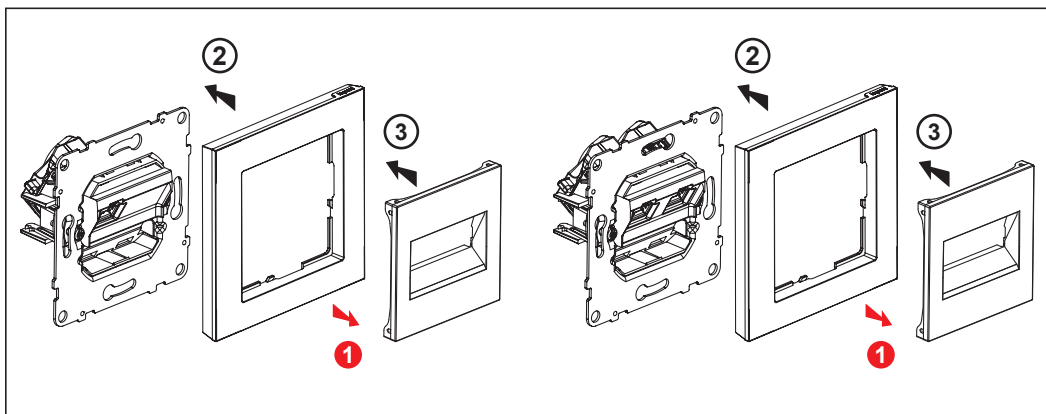

UTP STP	UTP		
	Cat 5e 55/59	-
	Cat 6 56/60 89	-
Cat 6A 57/61 58/62	

RJ45, 2 x RJ45, RJ11 + RJ45

RJ45 + RJ11

7 650 89

RJ11

4321

33 mm

Ø 1,4 mm max.