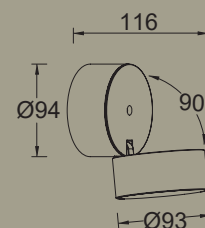

Anthrazit

5626101125

Anthrazit

5626001118

6260 gr

CLASS I
IP54
LED 8W
600 Lumen
Gussaluminium

A+

CLASS I
IP54
LED 11W
850 Lumen
Gussaluminium

A+