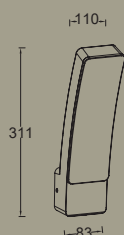

CLASS I
IP54
LED 18W
1200 Lumen
Gussaluminium

CLASS I
IP54
LED 18W
1200 Lumen
Gussaluminium

CLASS I
IP54
LED 16W
1200 Lumen
Gussaluminium

A+ →

A+ →

A+ →

1-120-1