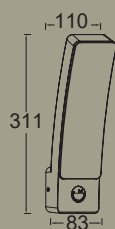

CLASS I
IP54
LED 18W
1200 Lumen
Gussaluminium

CLASS I
IP54
LED 18W
1200 Lumen
Gussaluminium

CLASS I
IP54
LED 16W
1200 Lumen
Gussaluminium

A+ →

A+ →

A+ →

1-120-1