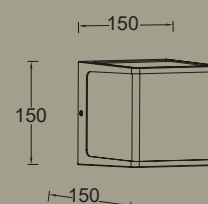

5197002125

CLASS I
IP54
LED 15W
800 Lumen
Gussaluminium

A⁺

Anthrazit

5105001125

CLASS I
IP54
LED 21W
1600 Lumen
Gussaluminium

A⁺

168°