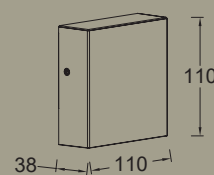

Anthrazit
510400118

CLASS I
IP54
LED 9,2W
800 Lumen
Gussaluminium

A⁺

Schwarz
510400202

CLASS I
IP54
LED 9,2W
800 Lumen
Gussaluminium

A⁺

Edelstahl
5104004001

CLASS I
IP54
LED 9,2W
800 Lumen
Edelstahl