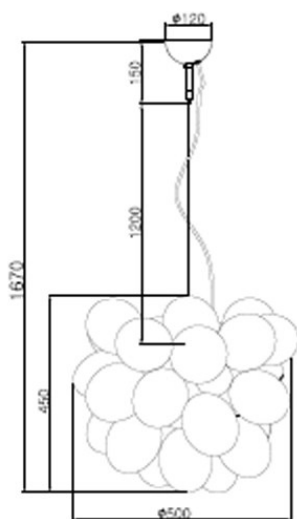

Product Specification: Gross Deckenleuchte 8fl Rauchgrau

26.11.2019

4200440-4505

BY
RYDÉNS
GNOSJÖ - SWEDEN
SINCE 1958

LED

Bulb included	No
---------------	----

Transformer

Transformer included	No
----------------------	----

Technical properties

Socket 1	G9
Socket 1 Max Watt	40W
Socket 1 (V)	230
Socket 1	8pcs
Recommended bulb socket 1	LED
Article number recommended bulb socket 2	165119-0
Bulb included	No
Indoor/Outdoor	indoor
Protection class	I
Installation method	Ceiling hook
Material	Metal and glass

Dimmer

Dimmer included	No
-----------------	----

Cable/Connection

Type of cable	Round plastic
Cable length (cm)	120

byrydens.com
info@byrydens.se

AB Rydén i Gnosjö
Box138, SE-33523 Gnosjö, Sweden
Phone +46 (0) 370 33 30 40
info@byrydens.se
www.byrydens.com