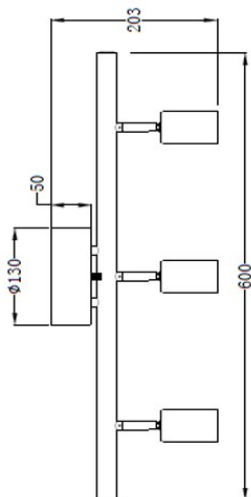

Product Specification: Row Spotlight Chrome

26.11.2019
4200160-6510

BY
RYDÉNS
GNOSJÖ - SWEDEN
SINCE 1958

LED

Bulb included	No

Designer

Designer	Katarina Dahl

Technical properties

Socket 1	E27
Socket 1 Max Watt	60W
Socket 1 (V)	230
Socket 1	3pcs
Recommended bulb socket 1	LED filament globe
Bulb included	No
Indoor/Outdoor	indoor
Protection class	I
Installation method	Ceiling hook
Material	Metal

Dimmer

Dimmer included	No

Transformer

Transformer included	No

byrydens.com
info@byrydens.se

AB Rydén i Gnosjö
Box138, SE-33523 Gnosjö, Sweden
Phone +46 (0) 370 33 30 40
info@byrydens.se
www.byrydens.com