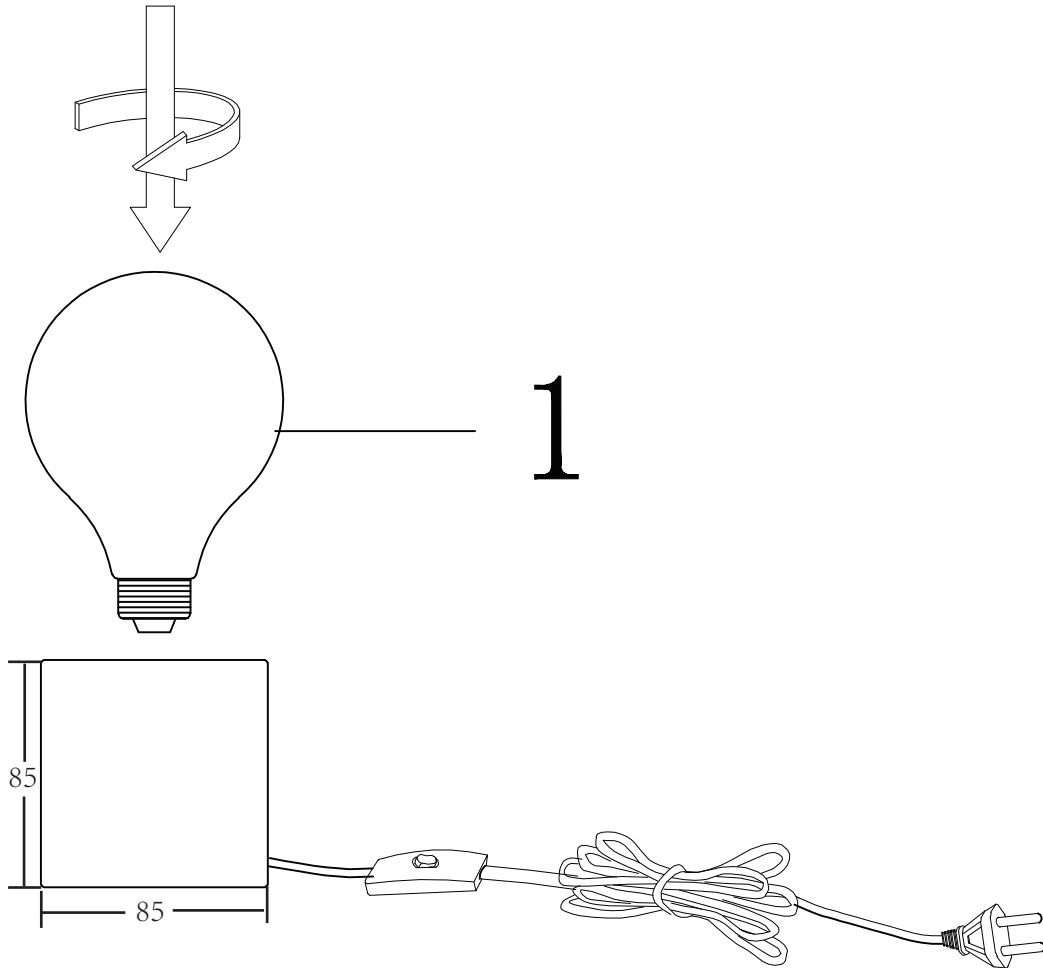

Line drawing of the item

Item number: 20500/05/01, 20500/05/17, 20500/05/11

Technical details

Materials used:	Metal
Color:	Brass/ Copper/ Chrome
Dimmable and how is fixture dimmable	Yes
Size: Height:	8.5
Length:	8.5
Width:	8.5
Net weight:	2.4 kgs
Power requirements:	220-240V~50Hz
Bulb type and maximum wattage:	E27 LED 5w
Number of bulbs:	1 x E27
IP degree:	IP20