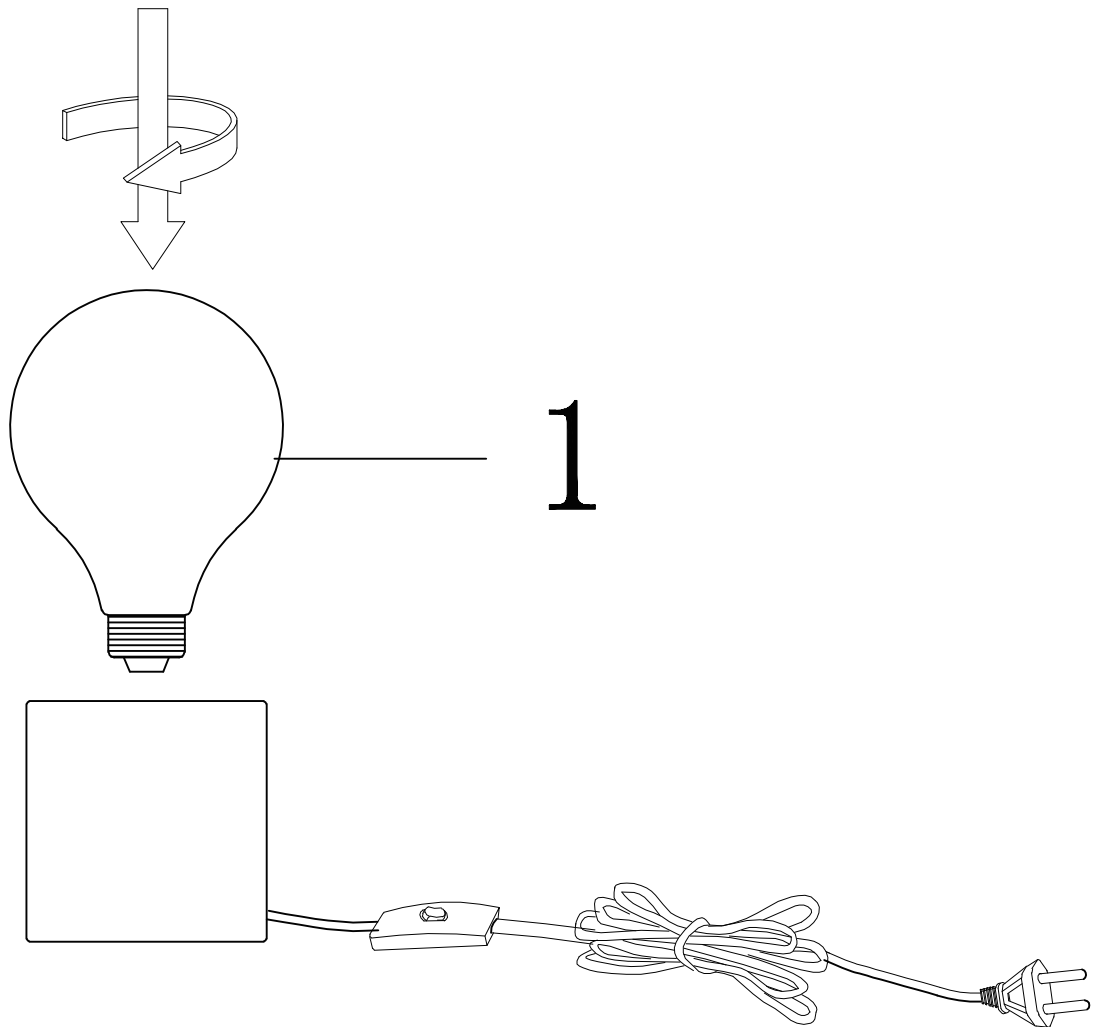

Installation drawing