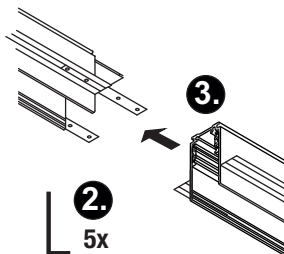

# 48V TRACK RECESSED L-PROFILE CONNECTOR

SLV 1006587 ...88 1006589 ...90 1006591 ...92

	1006557 ...58
	1006559 ...60
	1006561 ...62
	1006563 ...64

1006587 ...88 left  
1006589 ...90 right

1006591 ...92

1.

3.

2.

5x

4.

5x