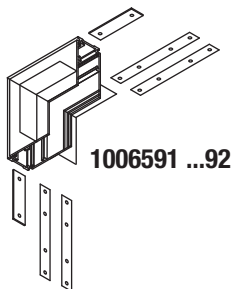

# 48V TRACK RECESSED L-PROFILE CONNECTOR

SLV 1006587 ...88 1006589 ...90 1006591 ...92

	1006557 ...58
	1006559 ...60
	1006561 ...62
	1006563 ...64

1006587 ...88 left  
1006589 ...90 right

1006591 ...92