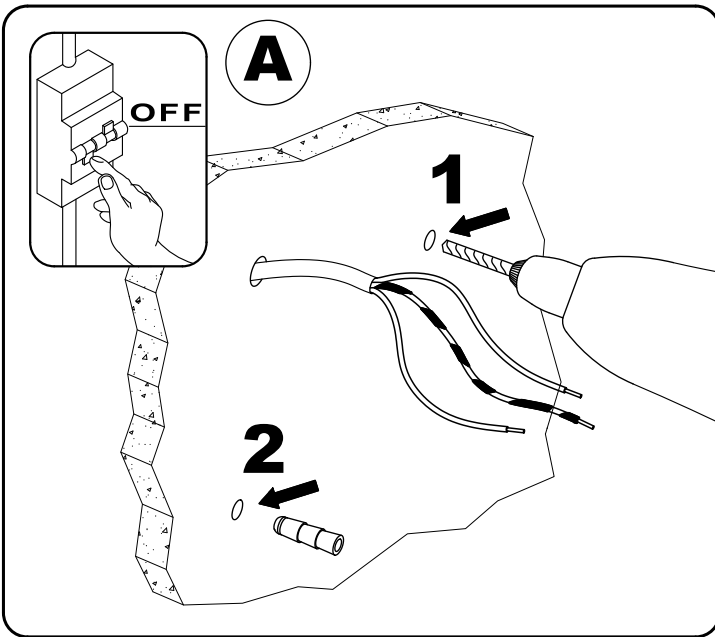

www.lcd-gmbh.de

IM 048LED - 058LED 059LED

CE IP44 220-240 VOLT
LED 12WATT

www.lcd-gmbh.de

IM 048LED - 058LED 059LED

Article	Power Product (W)	Power Supply	Insulation Class	Energy efficiency light source *
048LED	12	220-240 V AC, 50-60 Hz		F
058LED	12	220-240 V AC, 50-60 Hz		F
059LED	12	220-240 V AC, 50-60 Hz		F