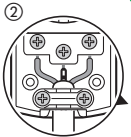

**legrand**

LE05278AA  
© Legrand 2008  
Made in China

**legrand**

Pro & Consumer Service  
BP 30076 / F - 87002 Limoges Cedex 1  
www.legrand.com

16 A - 230 V~  
3680 W max.

Design and Quality by LEGRAND (France)